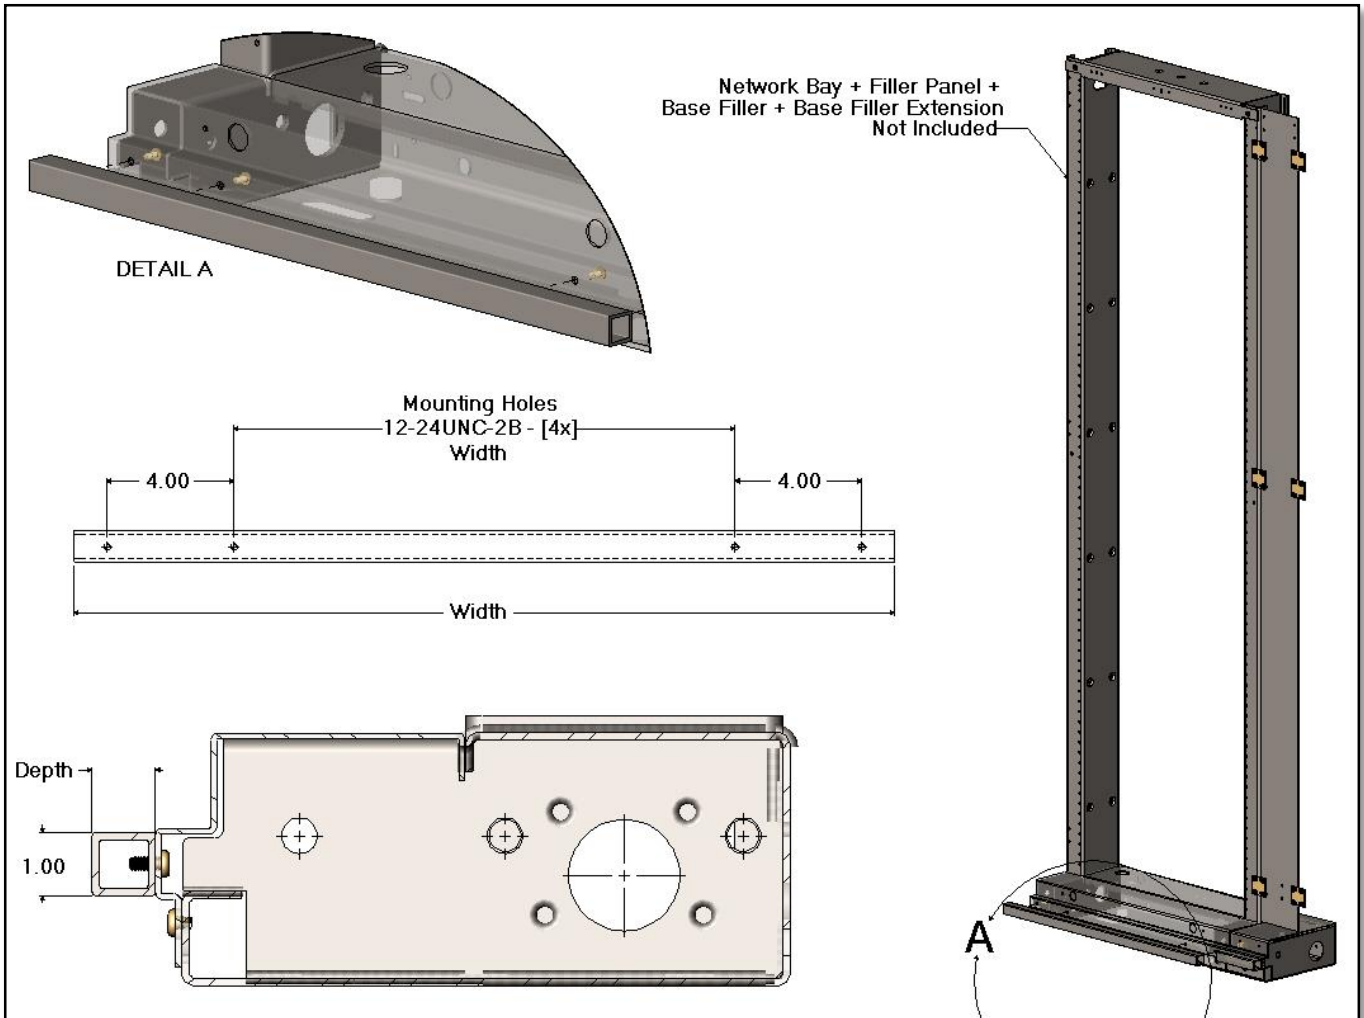

GRE Series - Network Bay Guard Rail Extension

GRE Series Network Bay Guard Rail Extension		
CSF P/N#	Width	Depth
GRE0119xx	21.88"	1.00"
GRE01xx	25.88"	1.00"
GRE02xx	25.88"	2.00"
GRE03xx	25.88"	3.00"

Notes:
 - Kit includes all mounting hardware